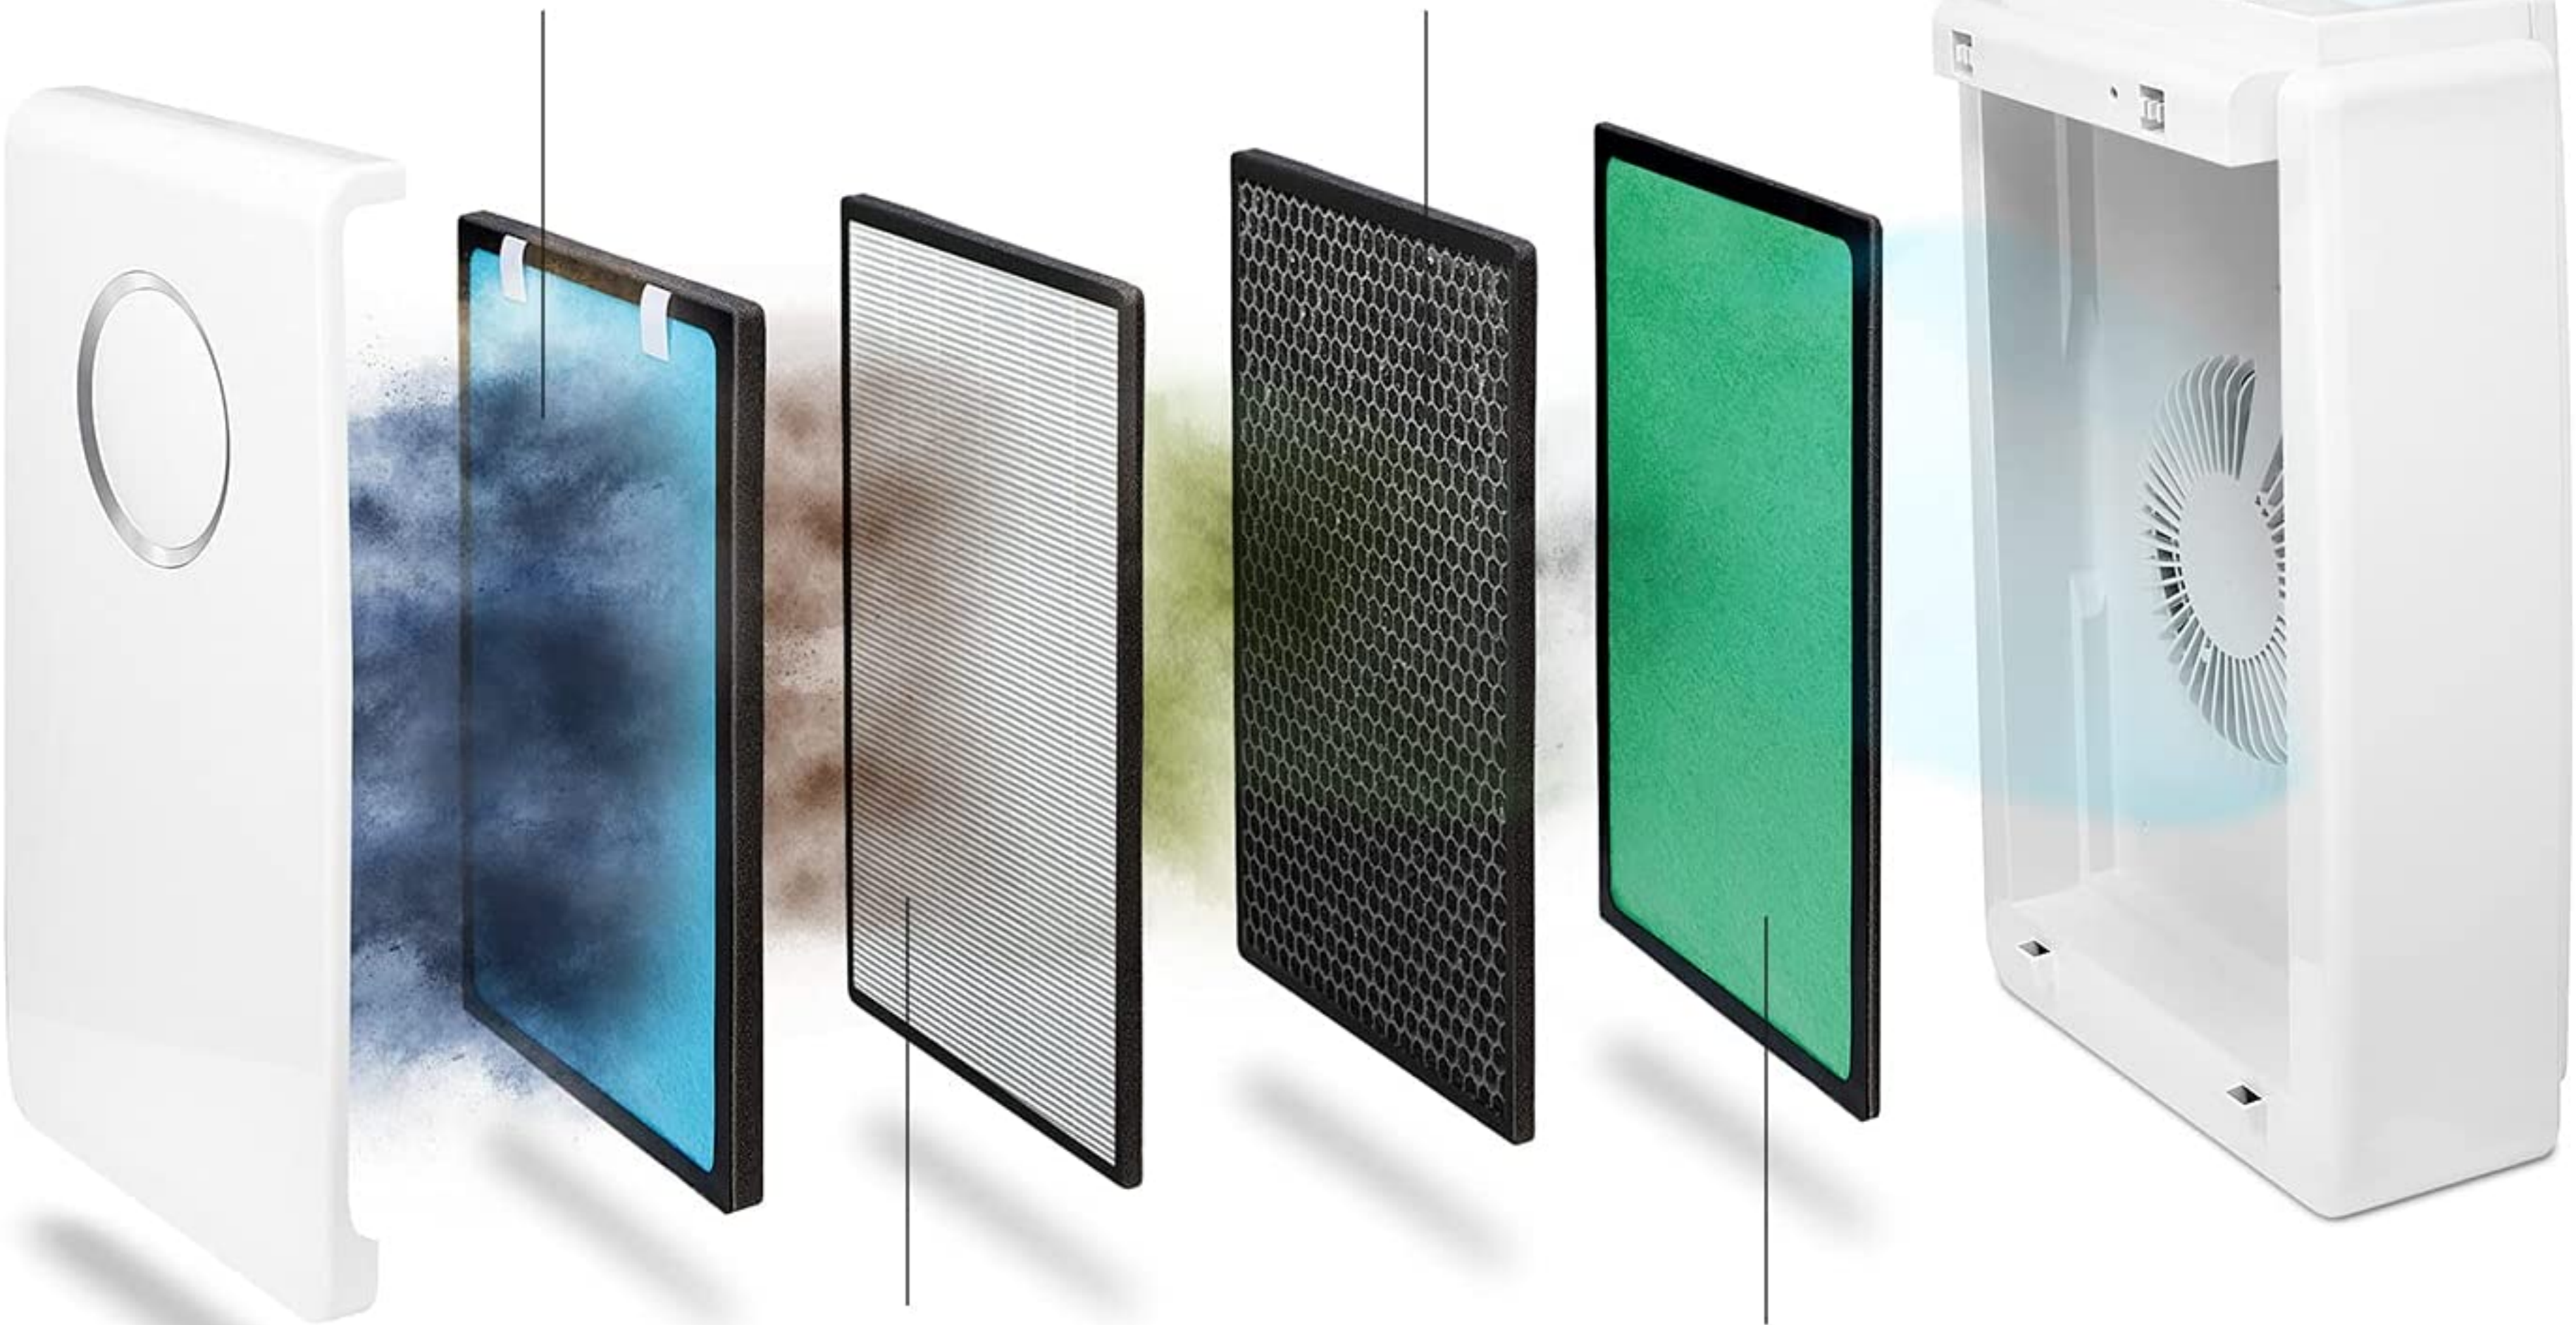

ProBreeze®

Negative Ion Generator

Built-in Negative Ion Generator: binds to and neutralises airborne pollutants including dust, pollen and smoke for cleaner air.

Quiet Sleep Mode

The innovative sleep mode quietly filters the air without disturbing your sleep. Helping those who suffer from allergies or hay fever to enjoy a peaceful nights sleep.

Easy-to-Use Touch Panel

Efficient and stylish, this air purifier is equipped with 3 Air Speeds, a Negative Ion Generator, Timer and Sleep Mode.

On/Off

Speed
1-2-3

Ions

Timer
1-2-4

Sleep

True HEPA Filter

An advanced 4 layer filtration system effectively removes particles and allergens, leaving air fresh and clean.

Fine Preliminary Filter

Captures large airborne particles including dust and pet hair.

Activated Carbon Filter

3 Air Purification Speeds

Designed to be used in all situations, this air purifier features 3 speed settings including low, medium and high speed.

Smart Air Purification Timers

Use the control panel to select a 1, 2 or 4 hour timer, after which the air purifier will automatically switch off to save energy.